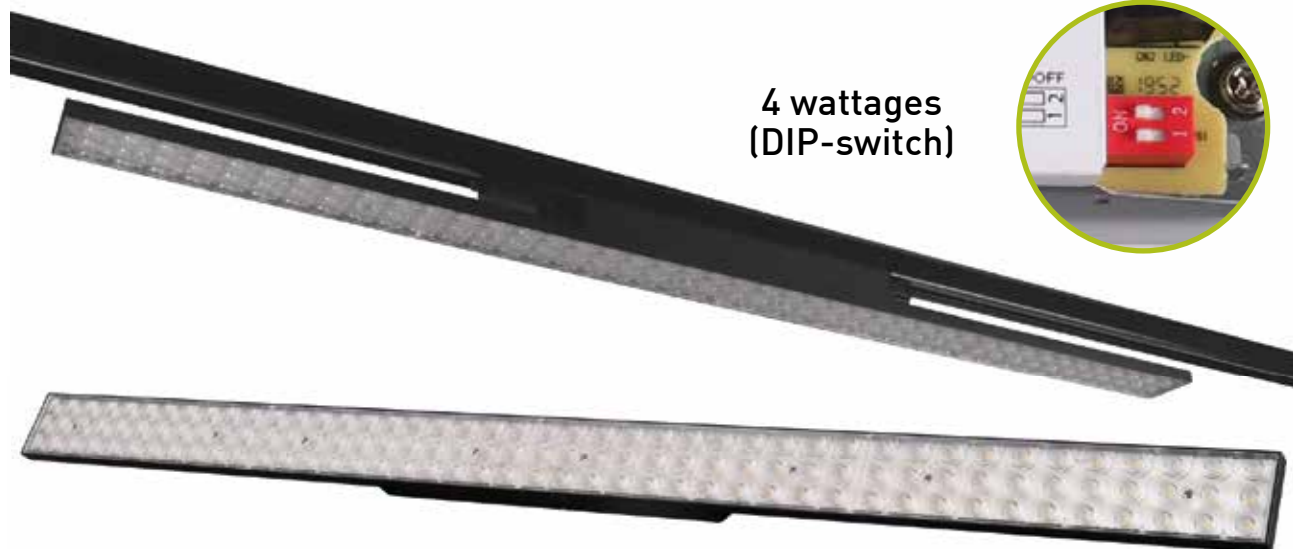

ALP EASY FOCUS

3-FASE RAIL LINE XL

4 wattages
(DIP-switch)

- ▲ strak wit & zwart design
- ▲ algemene verlichting
- ▲ driver ingebouwd in armatuur
- ▲ toepassingen: winkel, showroom & magazijn
- ▲ instelbaar vermogen middels een DIP-switch (34-48 watt)

Vermogen:	34-48W (DIP-switch)	IP waarde:	IP20
CRI:	>80	IK waarde:	IK02
Kleurtemperatuur:	3000 & 4000K	Lumen/watt:	150lm/w
Powerfactor:	0,95	Driver:	Tridonic
Gradenbundel:	90°	Dimbaar:	Nee

ARTIKEL	BESCHRIJVING
70648410411	Alp Easy Focus, rail line XL, 34-48W 1200mm 830-90°-wit
70648411411	Alp Easy Focus, rail line XL, 34-48W 1200mm 830-90°-zwart
70648410211	Alp Easy Focus, rail line XL, 34-48W 1200mm 840-90°-wit
70648411211	Alp Easy Focus, rail line XL, 34-48W 1200mm 840-90°-zwart