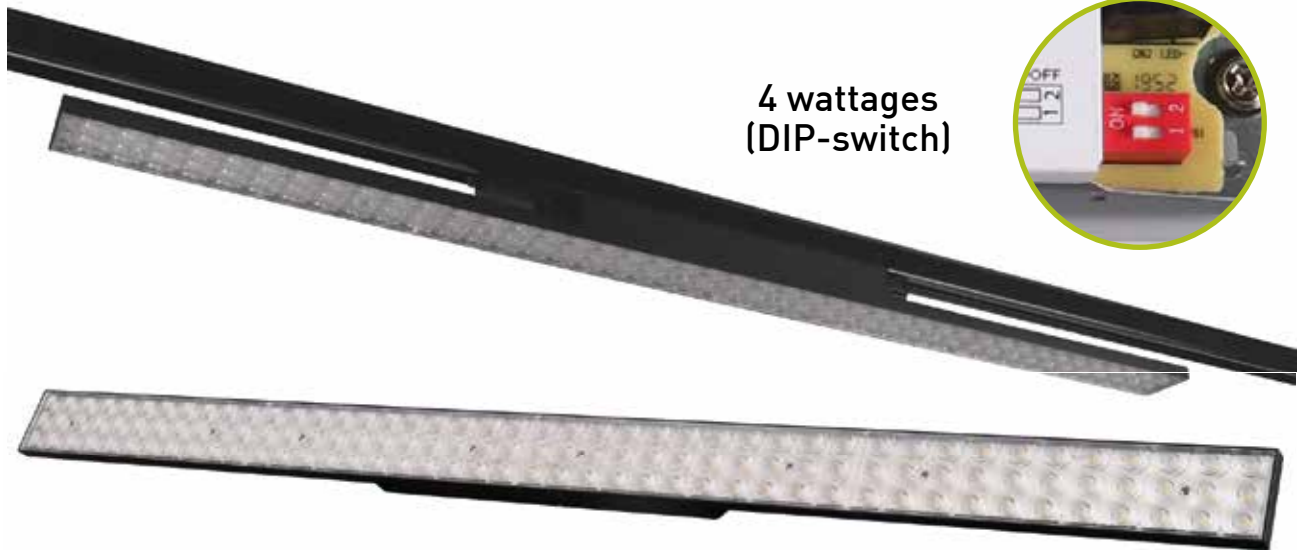

ALP EASY FOCUS

3-FASE RAIL LINE XL

4 wattages
(DIP-switch)