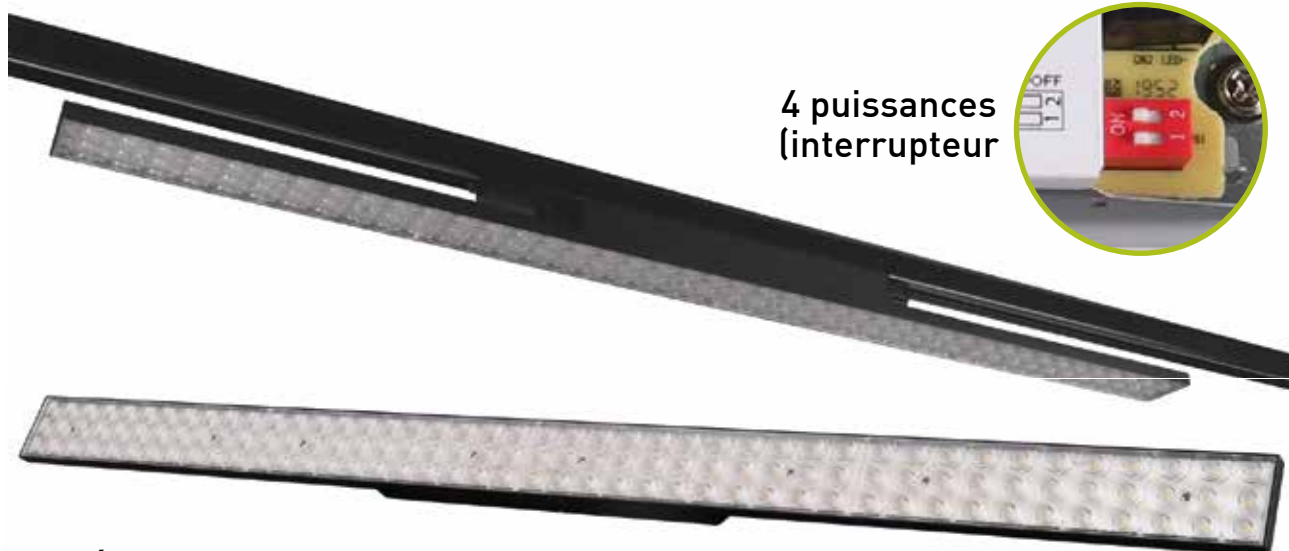

ALP EASY FOCUS

RAIL LINE XL TRIPHASÉ

4 puissances
(interrupteur